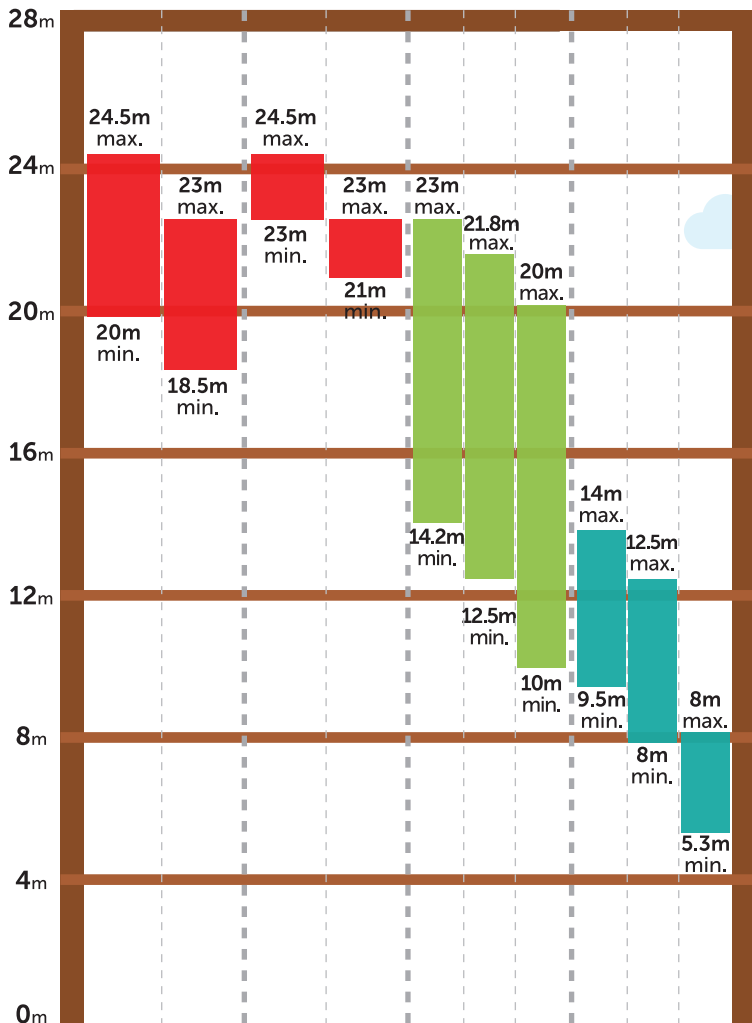

FIND THE FREE FALL RIDE FOR YOU

Head Rush Technologies developed a family of free fall devices to create exciting experiences for kids and thrill seekers alike. The QUICKjump and FlightLine offer a wide range of options for any attraction wanting to add that "wow" factor.

MOUNTING HEIGHTS

FLIGHTLINE standard configuration
FLIGHTLINE jump over configuration
QUICKJUMP XL
QUICKJUMP

RIPCORDS

6m 4.5m 6m 4.5m 3m 1.5m none 1.5m none 0.8m

FREE FALL DISTANCES

FLIGHTLINE MOUNTING

SCREAM FACTOR

RIDER WEIGHTS