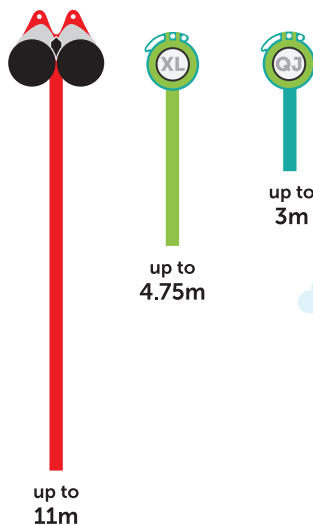

MOUNTING HEIGHTS

FLIGHTLINE standard configuration
FLIGHTLINE jump over configuration
QUICKJUMP XL
QUICKJUMP

RIPCORDS

6m 4.5m 6m 4.5m 3m 1.5m none 1.5m none 0.8m

FREE FALL DISTANCES

FLIGHTLINE MOUNTING

SCREAM FACTOR

RIDER WEIGHTS