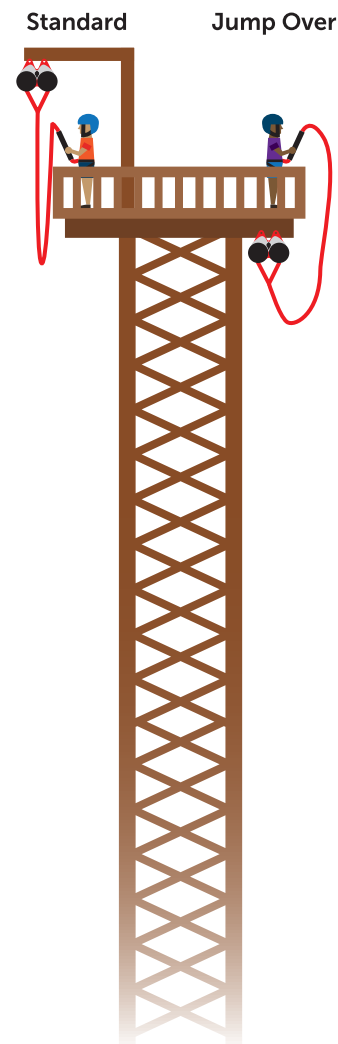

FIND THE FREE FALL RIDE FOR YOU

Head Rush Technologies developed a family of free fall devices to create exciting experiences for kids and thrill seekers alike. The QUICKjump and FlightLine offer a wide range of options for any attraction wanting to add that "wow" factor.

MOUNTING HEIGHTS

FLIGHTLINE standard configuration
FLIGHTLINE jump over configuration
QUICKJUMP XL
QUICKJUMP

RIPCORDS

6m 4.5m 6m 4.5m 3m 1.5m none 1.5m none 0.8m

FREE FALL DISTANCES

FLIGHTLINE MOUNTING

SCREAM FACTOR

RIDER WEIGHTS